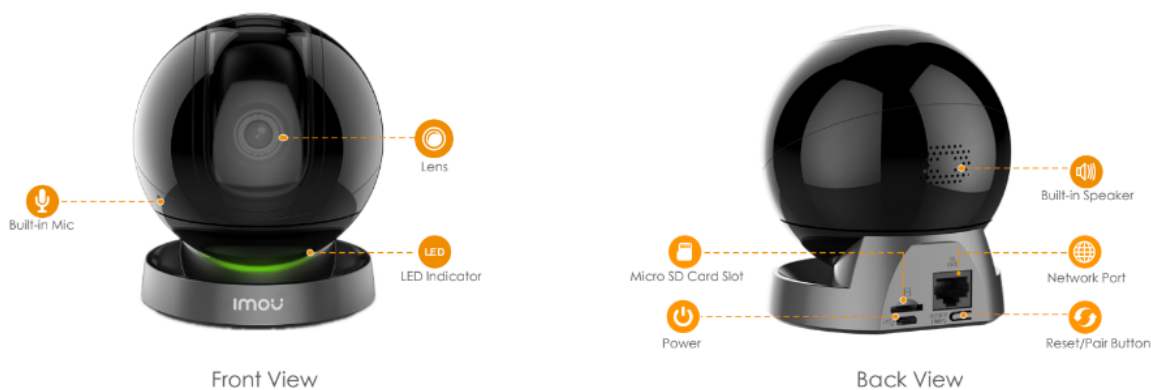

CÁMARA IP WIFI INTERIOR CON VISIÓN NOCTURNA

All-connected AI Gateway Camera

With 1080P Full HD live monitoring and pan & tilt feature, Ranger IQ ensures every corner of your home completely covered. With Sony Srarlight sensor it can see color streaming clearly even when it is getting dark. Human Detection quickly finds human targets in the images and sends you accurate alerts. With Airfly it can work as center of a smart alarm system, and automatically pan & tilt to watch what really matters.

1. Features

- **H.265 1080P Full HD:** See more than 720P
- **Privacy Mask:** Hide the lens to protect your personal privacy
- **Built-in Siren:** Scare strangers away from your home
- **Human Detection:** Quickly finds human targets in your home
- **Abnormal Sound Alarm:** Sends alerts to your smartphone when it detects abnormal sound
- **Diversified Storage:** Supports NVR, Cloud Storage or Micro SD card (up to 256GB)
- **Human Motion Tracking:** Automatically tracks moving human targets
- **Airfly Gateway:** Smart connect to alarm sensors
- **Auto-cruise:** Survey the area 360° horizontally

2. Specifications

Camera	1/2.8 2" Megapixel Progressive CMOS 2MP (1920 × 1080) Night Vision: 10m (33ft) Distance Starlight night vision 3.6mm Fixed Lens Field of View : 87° (H), 46° (V), 107° (D) 355° Pan & 0~90° Tilt
Video & Audio	Video Compression: H.265/H.264 Up to 25/30fps Frame Rate 16x Digital Zoom Two-way Audio
Notice Management	Motion Detection AI Human Detection Configurable Region Abnormal Sound Alarm
Network	1 × 100Mbps Ethernet Port Wi-Fi: IEEE802.11b/g/n, 50m Open Field Imou App: iOS, Android Onvif, CGI Airfly
Auxiliary Interface	Micro SD Card Slot (up to 256GB) Built-in Mic & Speaker Reset/Pair Button
General	DC 5V2A Power Supply Power Consumption: ≤9.5W Working Environment: -10°C~+45°C, Less Than 95%RH Dimensions: 90 × 90 × 108mm (3.5 × 3.5 × 4.3inch) Weight: 250g (0.55lb) CE, FCC