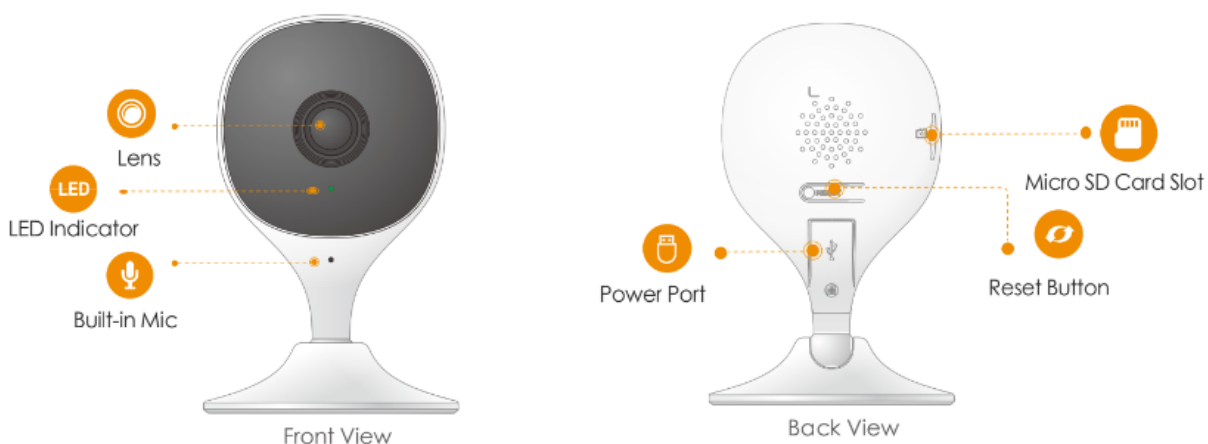

1080P Wi-Fi Camera

With 1080P Full HD live monitoring and built-in microphone, Cue 2C lets you stay in touch with your family. Human Detection quickly finds human targets in images and immediately sends a notification to your smartphone, allowing you to monitor what matters without receiving annoying false alerts.

1. Features

- **H.265 1080P Full HD:** See more than 720P
- **Abnormal Sound Alarm:** Sends alerts to your smartphone when it detects abnormal sound
- **Diversifies storage:** Supports NVR, Cloud Storage or Micro SD card (up to 256GB)
- **Human Detection:** Quickly find human targets in your home
- **Alarm Notification:** Sends instant alerts to you mobile phone when an event is detected
- **Wi-Fi Connection:** IEEE802.11b/g/n (2.4GHz)
- **Built-in Microphone:** High quality microphone picks up sounds clearly while monitoring
- **24/7 Protection:** Excellent night vision, feel safe even in complete darkness

2. Specifications

Camera	1/2.8" 2 Megapixel Progressive CMOS 2MP (1920 × 1080) Night Vision: 10m (33ft) Distance 3.6mm Fixed Lens Field of View: 89° (H), 46° (V), 108° (D)
Video & Audio	Video Compression: H.265/H.264 Up to 25/30fps Frame Rate 16x Digital Zoom Built-in Mic.
Notice Management	Motion Detection PIR Detection Configurable Region Abnormal Sound Alarm
Network	Wi-Fi: IEEE802.11b/g/n, 50m Open Field imou App: iOS, Android onvif
Auxiliary Interface	Micro SD Card Slot (up to 256GB) Reset Button
General	DC 5V1A Power Supply Power Consumption: <3.1W Working Environment: -10°C~+45°C, Less Than 95%RH Dimensions: 68× 33× 106.6mm (2.7 × 1.3 × 4.2inch) Weight: 69.6g (0.15lb) CE, FCC